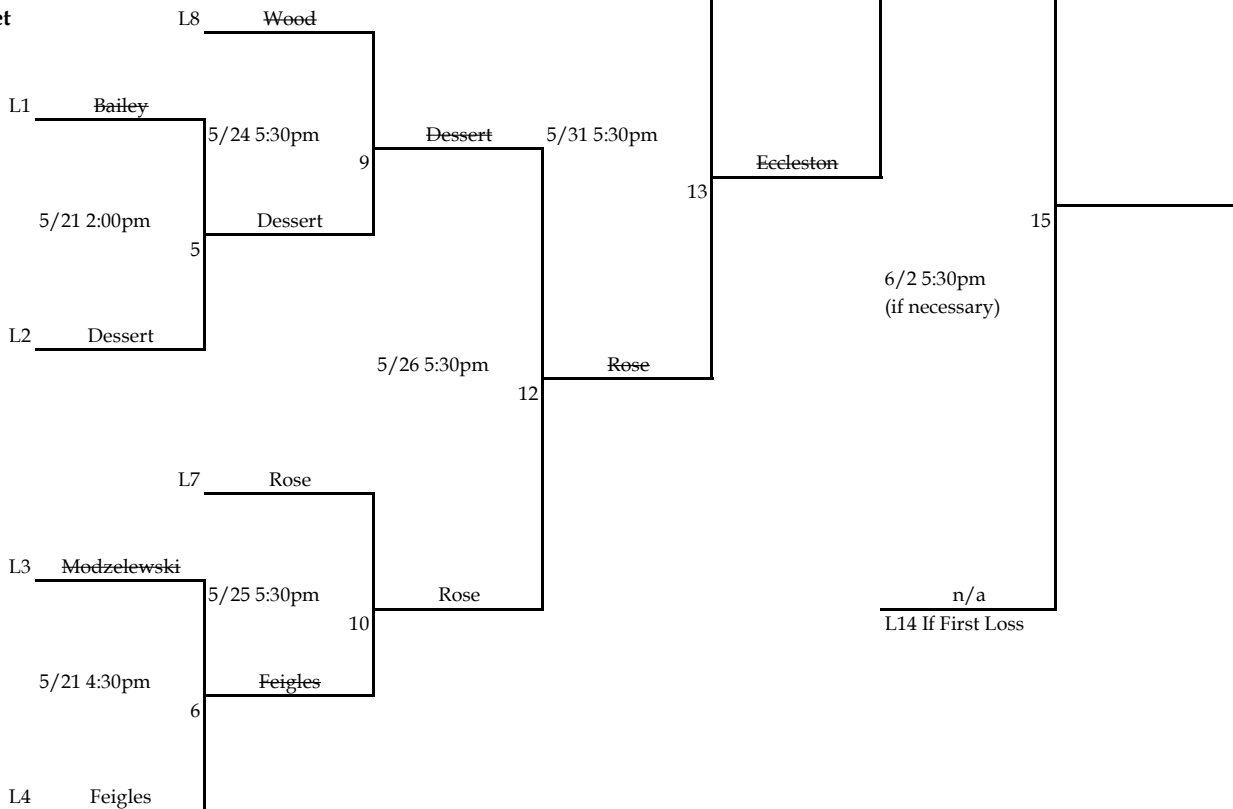

# 2023 PLL End of Season Tournament - AAA Division

## Winner's Bracket

## Loser's Bracket

### ALL GAMES PLAYED AT RASMUSSEN EAST

Opening rounds = higher seed is home, subsequent rounds is coin flip (both teams field prep)

Championship = higher seed is home team G1, winner is home team for G2 (if necessary)