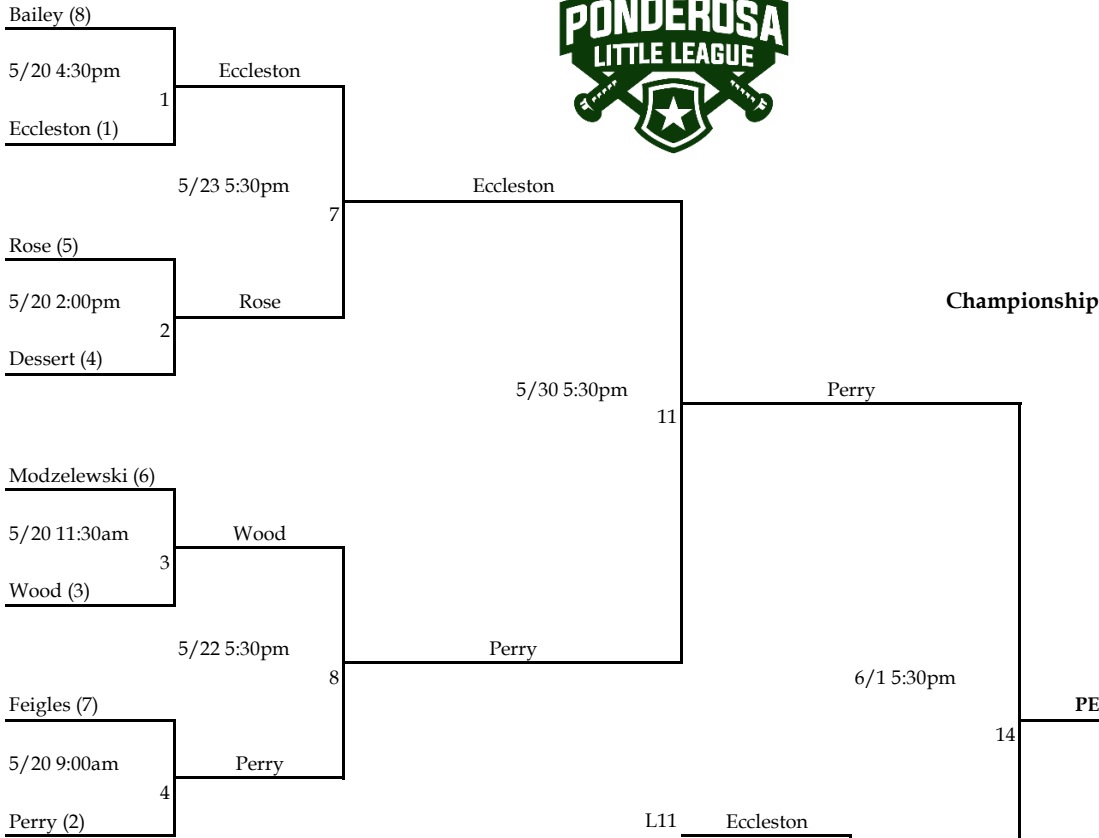

# 2023 PLL End of Season Tournament - AAA Division

## Winner's Bracket

## Loser's Bracket

### ALL GAMES PLAYED AT RASMUSSEN EAST

Opening rounds = higher seed is home, subsequent rounds is coin flip (both teams field prep)

Championship = higher seed is home team G1, winner is home team for G2 (if necessary)